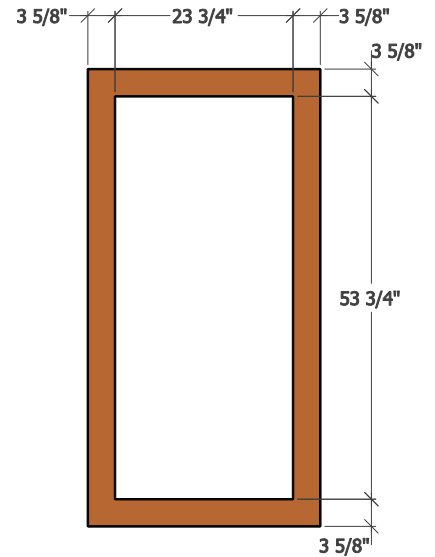

Walkable Structural Glass Skylights

SPECIAL PROMOTION

30" X 60" STOCK SIZE ON HAND FOR FAST SHIPMENT

See detail page for required opening size and framing details

- ◆ Simplified curb mount system - fully assembled waterproof units simply set in place
- ◆ Clear or bronze anodized aluminum thermal-break frame is strong and lightweight
- ◆ Insulated unit with Solarban®60 low-e glass for use over climate controlled spaces
- ◆ Laminated tempered translucent glass for maximum strength, safety and privacy
- ◆ Designed to exceed commercial minimum load and performance requirements
- ◆ Durable ceramic frit traction surface provides superior slip and wear resistance

\$1,885.00 FOR FULLY ASSEMBLED UNIT - WHILE SUPPLIES LAST

DELIVERY AND SHIPPING AVAILABLE FOR ADDITIONAL FEE.

CONTACT US FOR SPECIAL PRICING ON FRAMELESS AND NON-INSULATED GLASS OPTIONS

Top View

Bottom View

Curb Framing Dimensions

Height subject to project requirements

Walk On Glass Typical Detail—not to scale