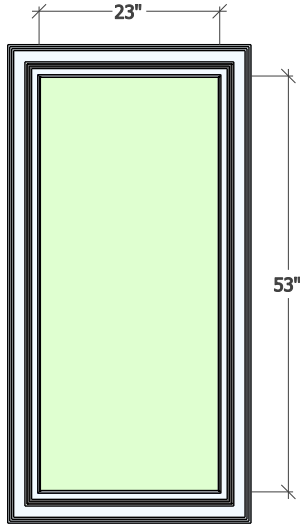

Walkable Structural Glass Skylights

SPECIAL PROMOTION

30" X 60" STOCK SIZE ON HAND FOR FAST SHIPMENT

See detail page for required opening size and framing details

- ◆ Simplified curb mount system - fully assembled waterproof units simply set in place
- ◆ Clear or bronze anodized aluminum thermal-break frame is strong and lightweight
- ◆ Insulated unit with Solarban®60 low-e glass for use over climate controlled spaces
- ◆ Laminated tempered translucent glass for maximum strength, safety and privacy
- ◆ Designed to exceed commercial minimum load and performance requirements
- ◆ Durable ceramic frit traction surface provides superior slip and wear resistance

\$1,885.00 FOR FULLY ASSEMBLED UNIT - WHILE SUPPLIES LAST

DELIVERY AND SHIPPING AVAILABLE FOR ADDITIONAL FEE.

CONTACT US FOR SPECIAL PRICING ON FRAMELESS AND NON-INSULATED GLASS OPTIONS

Top View

Bottom View

Curb Framing Dimensions

Height subject to project requirements

Walk On Glass Typical Detail—not to scale