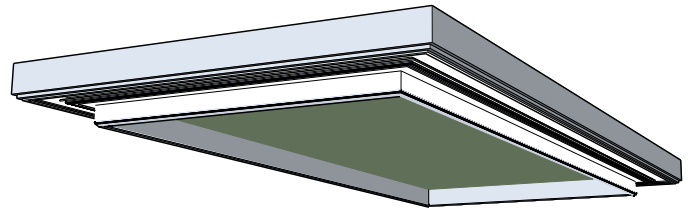

Walkable Structural Glass Skylights

SPECIAL PROMOTION

30" X 60" STOCK SIZE ON HAND FOR FAST SHIPMENT

See detail page for required opening size and framing details

- ◆ Simplified curb mount system - fully assembled waterproof units simply set in place
- ◆ Clear or bronze anodized aluminum thermal-break frame is strong and lightweight
- ◆ Insulated unit with Solarban®60 low-e glass for use over climate controlled spaces
- ◆ Laminated tempered translucent glass for maximum strength, safety and privacy
- ◆ Designed to exceed commercial minimum load and performance requirements
- ◆ Durable ceramic frit traction surface provides superior slip and wear resistance

\$1,885.00 FOR FULLY ASSEMBLED UNIT - WHILE SUPPLIES LAST

DELIVERY AND SHIPPING AVAILABLE FOR ADDITIONAL FEE.

CONTACT US FOR SPECIAL PRICING ON FRAMELESS AND NON-INSULATED GLASS OPTIONS

Top View

Bottom View

Curb Framing Dimensions

Height subject to project requirements

Walk On Glass Typical Detail—not to scale