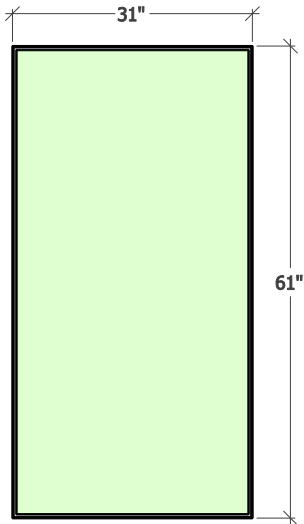

Top View

Height subject to project requirements