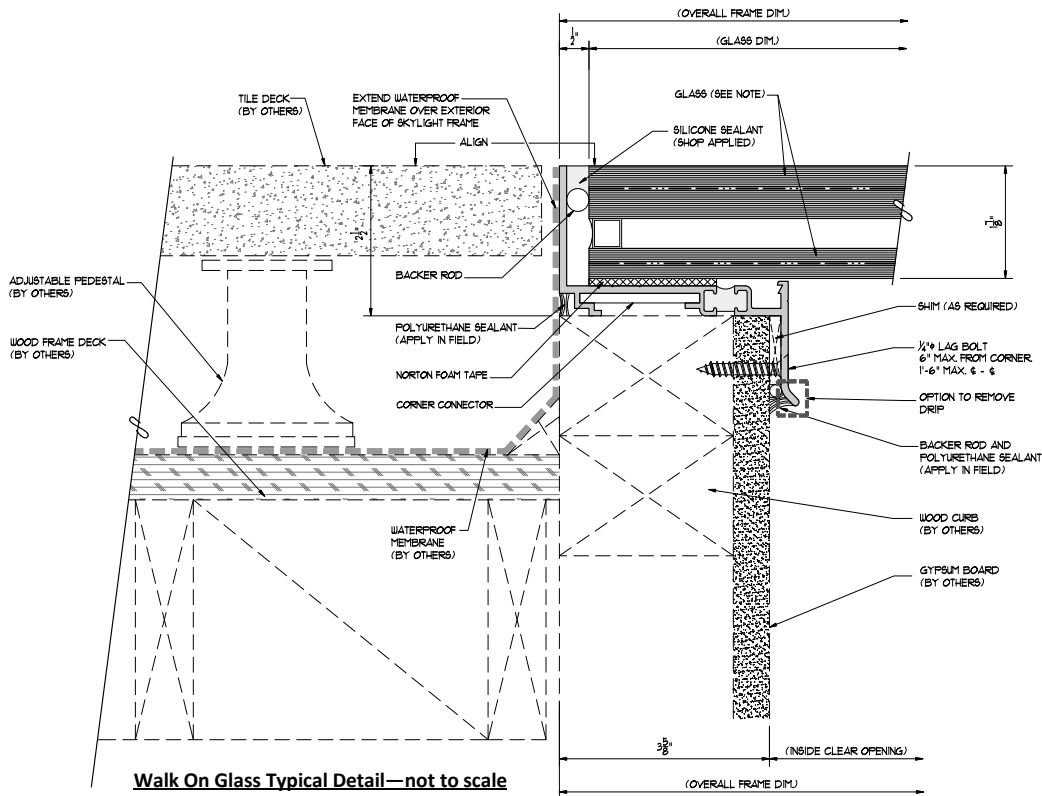

Walkable Structural Glass Skylights

SPECIAL PROMOTION

30" X 60" STOCK SIZE ON HAND FOR FAST SHIPMENT

See detail page for required opening size and framing details

- ◆ Simplified curb mount system - fully assembled waterproof units simply set in place
- ◆ Clear or bronze anodized aluminum thermal-break frame is strong and lightweight
- ◆ Insulated unit with Solarban®60 low-e glass for use over climate controlled spaces
- ◆ Laminated tempered translucent glass for maximum strength, safety and privacy
- ◆ Designed to exceed commercial minimum load and performance requirements
- ◆ Durable ceramic frit traction surface provides superior slip and wear resistance

\$1,885.00 FOR FULLY ASSEMBLED UNIT - WHILE SUPPLIES LAST

DELIVERY AND SHIPPING AVAILABLE FOR ADDITIONAL FEE.

CONTACT US FOR SPECIAL PRICING ON FRAMELESS AND NON-INSULATED GLASS OPTIONS

Top View

Bottom View

Curb Framing Dimensions

Height subject to project requirements

Walk On Glass Typical Detail—not to scale