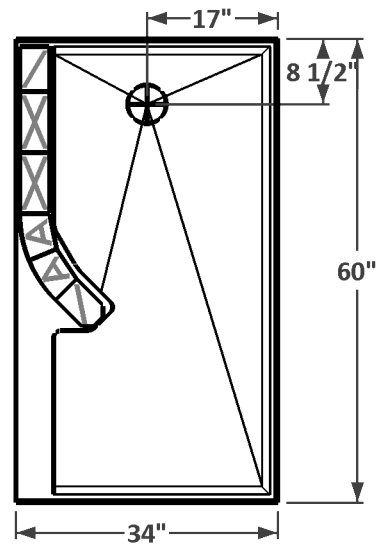

Note: wedi® band is 6" tall which will reduce the overall height of the glass block wall by 2".

Tile is not included.

9 Row - Left Entry
MSS-70-LE

9 Row - Right Entry
MSS-70-RE

Phone: 800-829-9419

Fax: 425-483-9987