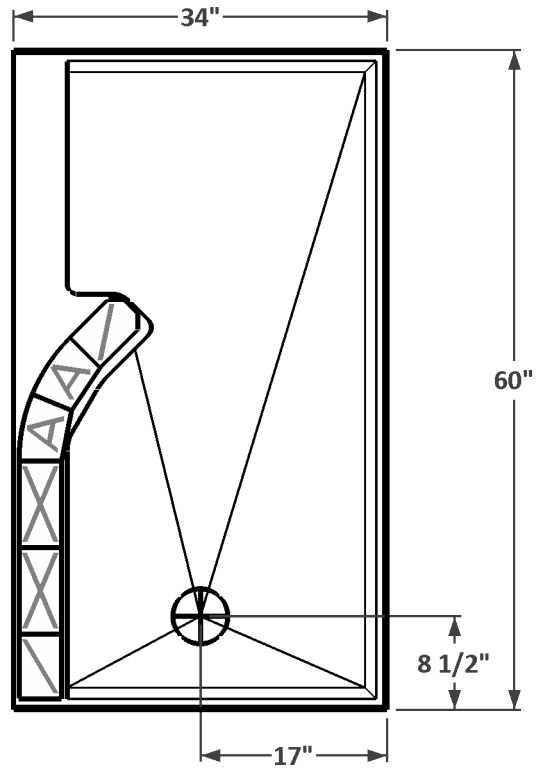

10 Row - Left Entry - Stepped
MSS-80-LES