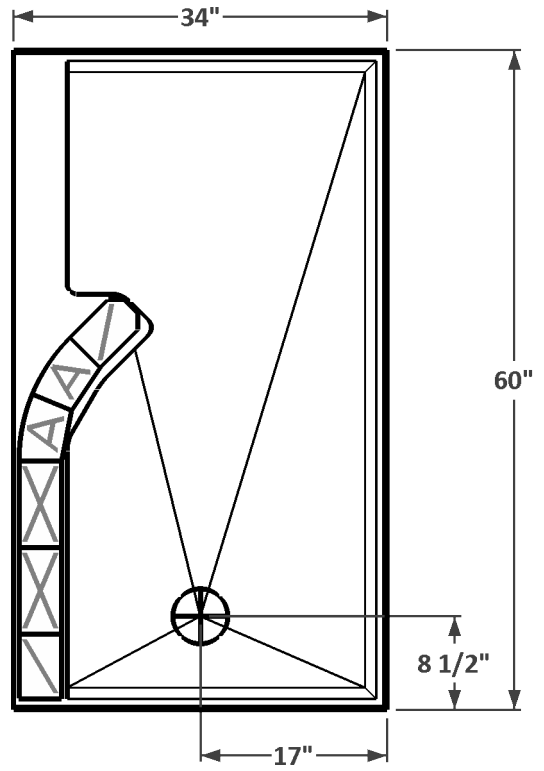

10 Row - Left Entry
MSS-80-LE

10 Row - Right Entry
MSS-80-RE

Phone: 800-829-9419

Fax: 425-483-9987

www.seattleglassblock.com

Modular Shower Systems

Prefabricated Shower Walls
White or Biscuit Acrylic Pan
wedi® Wallboard System
All Installation Accessories