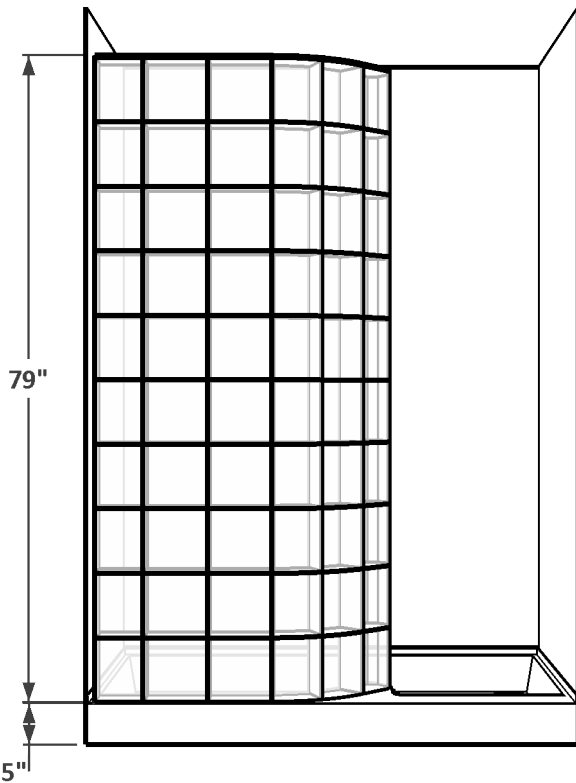

9 Row - Left Entry
MSS-72-LE

9 Row - Right Entry
MSS-72-RE

Phone: 800-829-9419

Fax: 425-483-9987

www.seattleglassblock.com

Modular Shower Systems

Prefabricated Shower Walls
White or Biscuit Acrylic Pan
wedi® Wallboard System
All Installation Accessories

10 Row - Left Entry
MSS-80-LE

10 Row - Right Entry
MSS-80-RE

Phone: 800-829-9419

Fax: 425-483-9987

www.seattleglassblock.com

Modular Shower Systems

Prefabricated Shower Walls
White or Biscuit Acrylic Pan
wedi® Wallboard System
All Installation Accessories