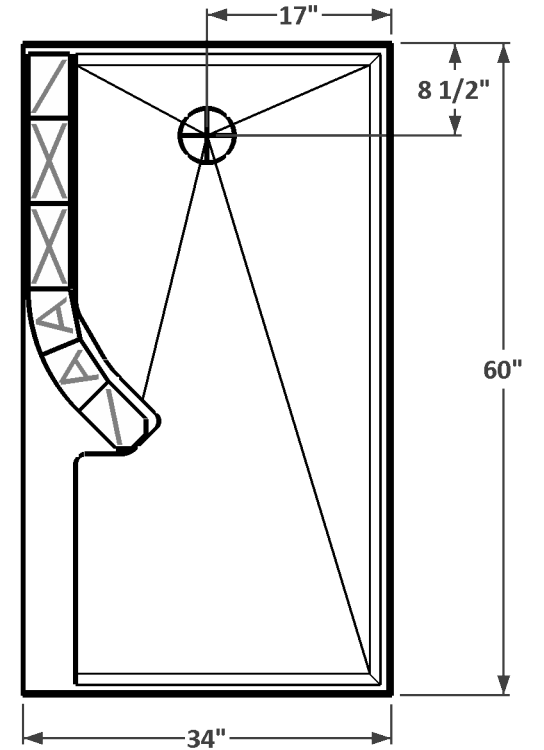

10 Row - Right Entry - Stepped
MSS-80-RES

Phone: 800-829-9419

Fax: 425-483-9987

www.seattleglassblock.com

Modular Shower Systems

Prefabricated Shower Walls
White or Biscuit Acrylic Pan
wedi® Wallboard System
All Installation Accessories