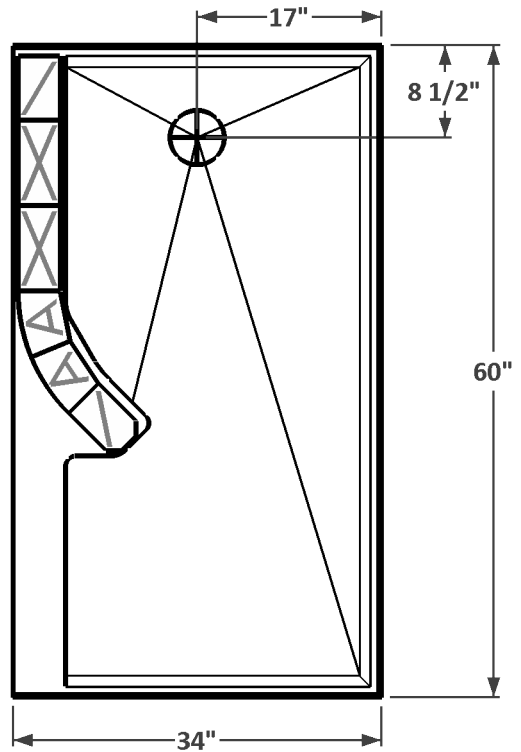

10 Row - Right Entry
MSS-78-RE

SEATTLE GLASS BLOCK

Phone: 800-829-9419

Fax: 425-483-9987

www.seattleglassblock.com

Modular Shower Systems

Prefabricated Shower Walls
White or Biscuit Acrylic Pan
wedi® Wallboard System
All Installation Accessories