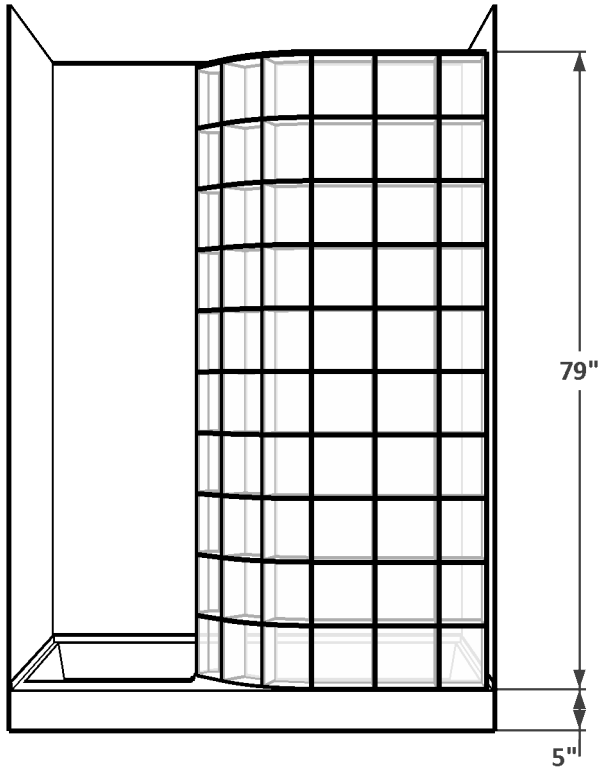

9 Row - Left Entry
MSS-72-LE

9 Row - Right Entry
MSS-72-RE

Phone: 800-829-9419

Fax: 425-483-9987

www.seattleglassblock.com

Modular Shower Systems

Prefabricated Shower Walls
White or Biscuit Acrylic Pan
wedi® Wallboard System
All Installation Accessories

10 Row - Left Entry
MSS-80-LE

10 Row - Right Entry
MSS-80-RE

Phone: 800-829-9419

Fax: 425-483-9987

www.seattleglassblock.com

Modular Shower Systems

Prefabricated Shower Walls
White or Biscuit Acrylic Pan
wedi® Wallboard System
All Installation Accessories