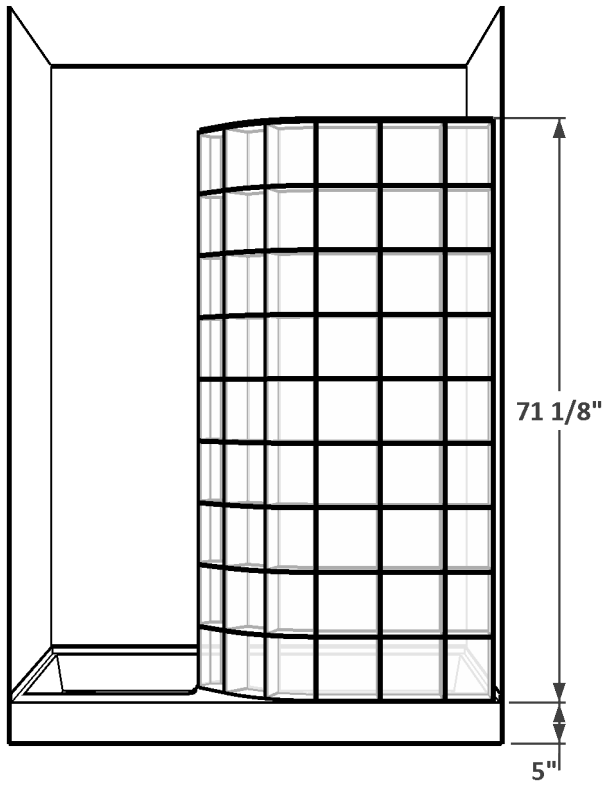

9 Row - Left Entry
MSS-72-LE

9 Row - Right Entry
MSS-72-RE

Phone: 800-829-9419

Fax: 425-483-9987

www.seattleglassblock.com

Modular Shower Systems

Prefabricated Shower Walls
White or Biscuit Acrylic Pan
wedi® Wallboard System
All Installation Accessories

10 Row - Left Entry
MSS-80-LE

10 Row - Right Entry
MSS-80-RE

Phone: 800-829-9419

Fax: 425-483-9987

www.seattleglassblock.com

Modular Shower Systems

Prefabricated Shower Walls
White or Biscuit Acrylic Pan
wedi® Wallboard System
All Installation Accessories