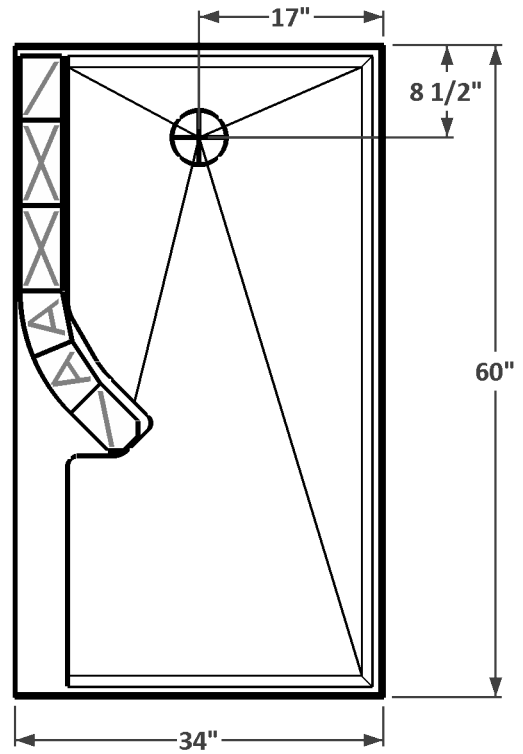

10 Row - Right Entry - Stepped
MSS-78-RES

SEATTLE GLASS BLOCK

Phone: 800-829-9419

Fax: 425-483-9987

www.seattleglassblock.com

Modular Shower Systems

Prefabricated Shower Walls
White or Biscuit Acrylic Pan
wed® Wallboard System
All Installation Accessories