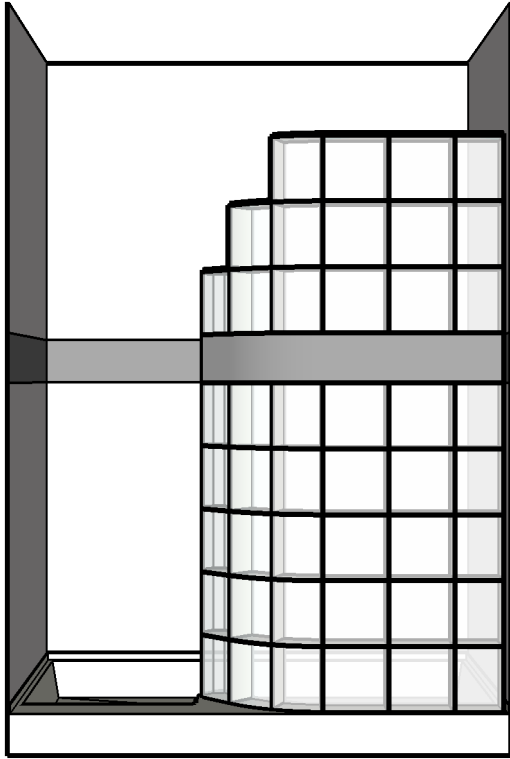

www.seattleglassblock.com

Modular Shower Systems

Prefabricated Shower Walls
White or Biscuit Acrylic Pan
wedi® Wallboard System
All Installation Accessories

10 Row - Left Entry
MSS-78-LE

10 Row - Right Entry
MSS-78-RE

SEATTLE GLASS BLOCK 

Phone: 800-829-9419

Fax: 425-483-9987

www.seattleglassblock.com

Modular Shower Systems

Prefabricated Shower Walls
White or Biscuit Acrylic Pan
wedi® Wallboard System
All Installation Accessories

9 Row - Left Entry - Stepped
MSS-70-LES

9 Row - Right Entry - Stepped
MSS-70-RES

SEATTLE GLASS BLOCK 

Phone: 800-829-9419

Fax: 425-483-9987

www.seattleglassblock.com

Modular Shower Systems

Prefabricated Shower Walls
White or Biscuit Acrylic Pan
wed[®] Wallboard System
All Installation Accessories