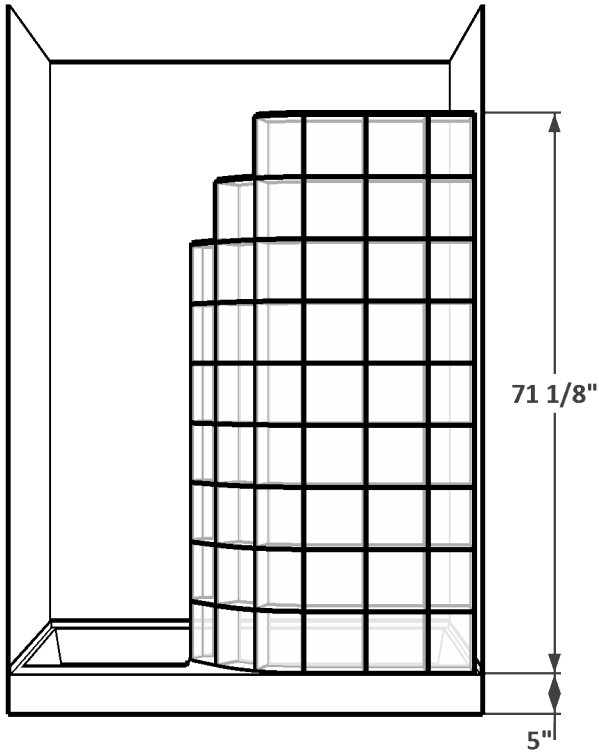

9 Row - Left Entry - Stepped
MSS-72-LES