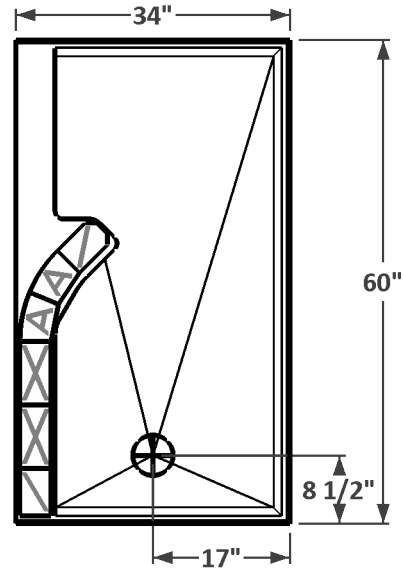

10 Row - Left Entry - Stepped
MSS-80-LES

10 Row - Right Entry - Stepped
MSS-80-RES

Phone: 800-829-9419

Fax: 425-483-9987

www.seattleglassblock.com

Modular Shower Systems

Prefabricated Shower Walls
White or Biscuit Acrylic Pan
wedi® Wallboard System
All Installation Accessories

Note: wedi® band is 6" tall which will reduce the overall height of the glass block wall by 2".

Tile is not included.

9 Row - Left Entry
MSS-70-LE

9 Row - Right Entry
MSS-70-RE

Phone: 800-829-9419

Fax: 425-483-9987