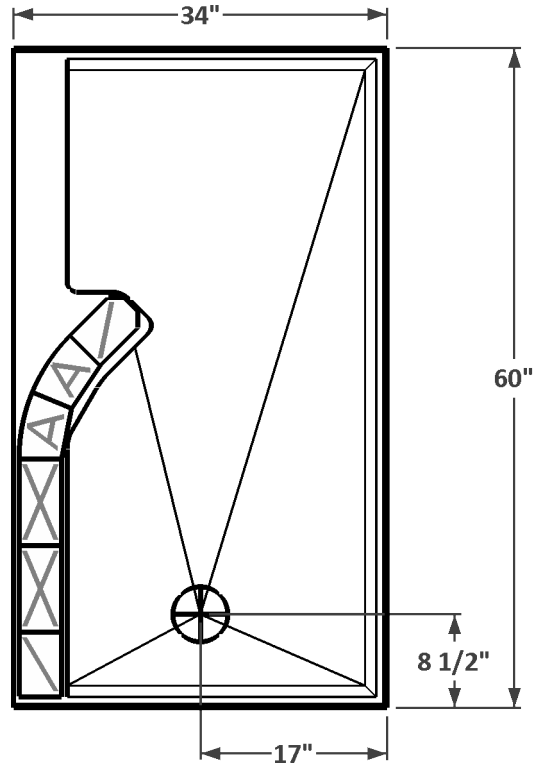

10 Row - Left Entry - Stepped
MSS-78-LES