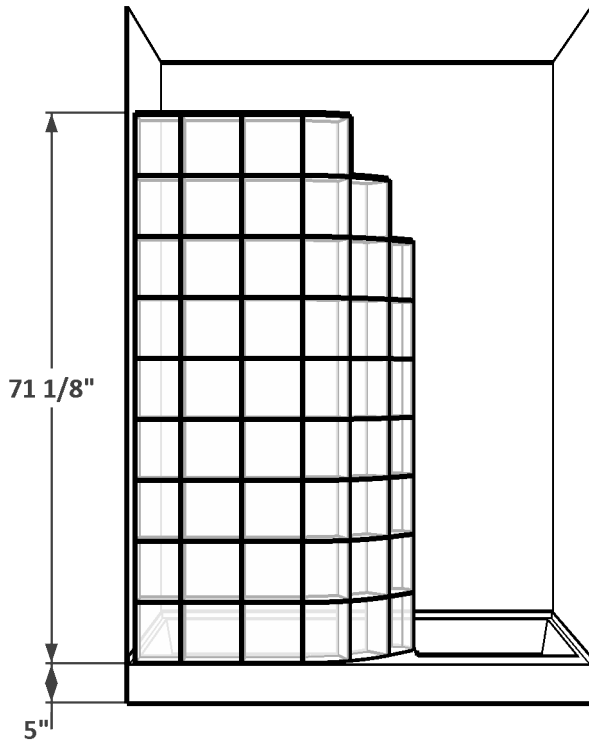

9 Row - Right Entry - Stepped
MSS-72-RES

Phone: 800-829-9419

Fax: 425-483-9987

www.seattleglassblock.com

Modular Shower Systems

Prefabricated Shower Walls
White or Biscuit Acrylic Pan
wedi® Wallboard System
All Installation Accessories