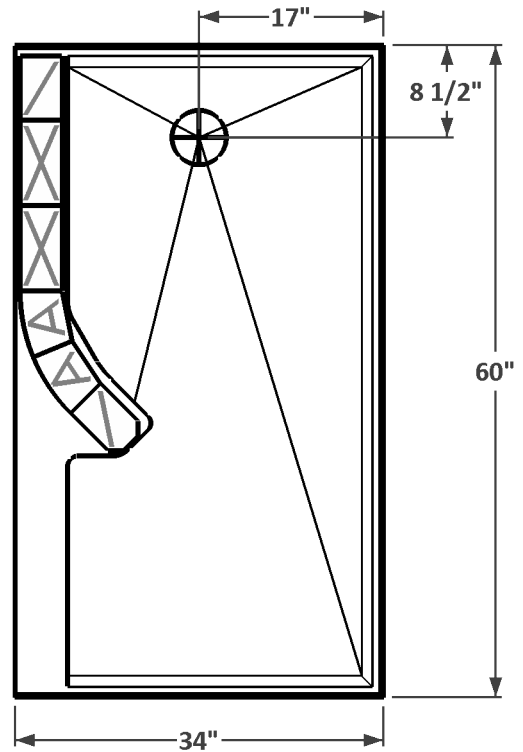

9 Row - Right Entry - Stepped
MSS-72-RES

Phone: 800-829-9419

Fax: 425-483-9987

www.seattleglassblock.com

Modular Shower Systems

Prefabricated Shower Walls
White or Biscuit Acrylic Pan
wedi® Wallboard System
All Installation Accessories