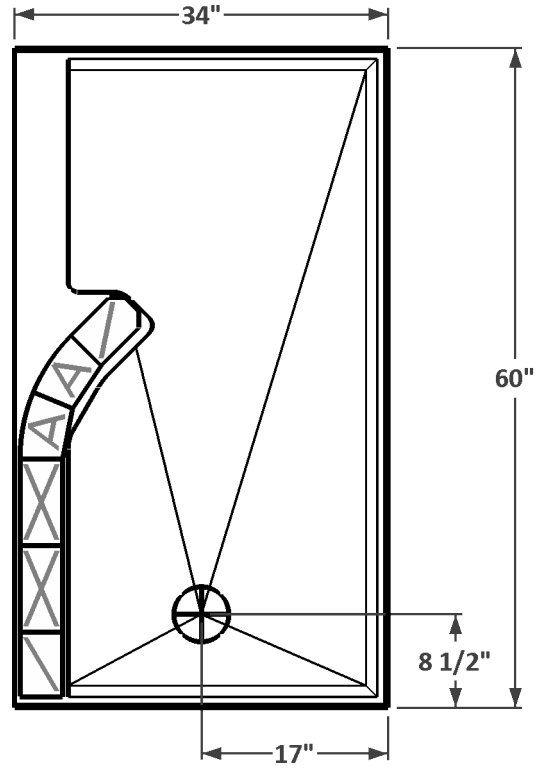

9 Row - Left Entry - Stepped
MSS-70-LES