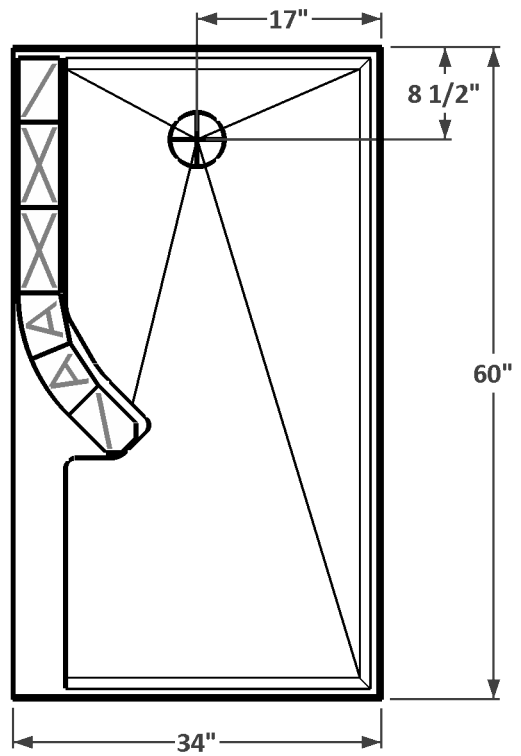

10 Row - Right Entry
MSS-80-RE

Phone: 800-829-9419

Fax: 425-483-9987

www.seattleglassblock.com

Modular Shower Systems

Prefabricated Shower Walls
White or Biscuit Acrylic Pan
wedi® Wallboard System
All Installation Accessories