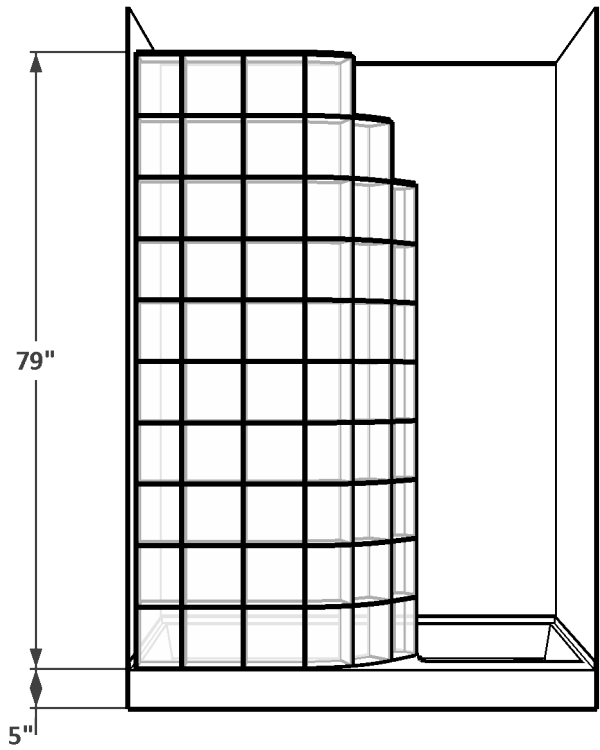

9 Row - Left Entry - Stepped
MSS-72-LES

9 Row - Right Entry - Stepped
MSS-72-RES

Phone: 800-829-9419

Fax: 425-483-9987

www.seattleglassblock.com

Modular Shower Systems

Prefabricated Shower Walls
White or Biscuit Acrylic Pan
wedi® Wallboard System
All Installation Accessories

10 Row - Left Entry - Stepped
MSS-80-LES

10 Row - Right Entry - Stepped
MSS-80-RES

Phone: 800-829-9419

Fax: 425-483-9987

www.seattleglassblock.com

Modular Shower Systems

Prefabricated Shower Walls
White or Biscuit Acrylic Pan
wedi® Wallboard System
All Installation Accessories