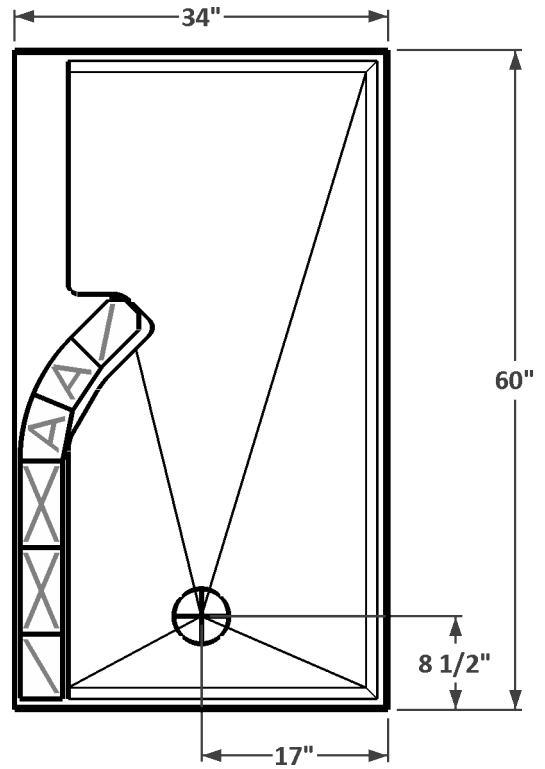

9 Row - Left Entry - Stepped
MSS-72-LES