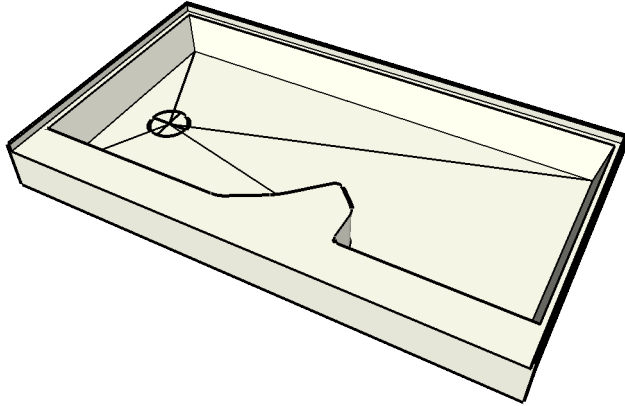

10 Row - Left Entry - Stepped
MSS-78-LES

10 Row - Right Entry - Stepped
MSS-78-RES

SEATTLE GLASS BLOCK 

Phone: 800-829-9419

Fax: 425-483-9987

www.seattleglassblock.com

Modular Shower Systems

Prefabricated Shower Walls
White or Biscuit Acrylic Pan
wed[®] Wallboard System
All Installation Accessories

Acrylic Shower Pan

The Tub & Shower Replacement Acrylic Shower Pan is available in your choice of White or Biscuit. Left & Right Entry available*. Shower pan includes a brass No-Caulk drain. Glass block wall will install on top of radius curb molded into shower pan.