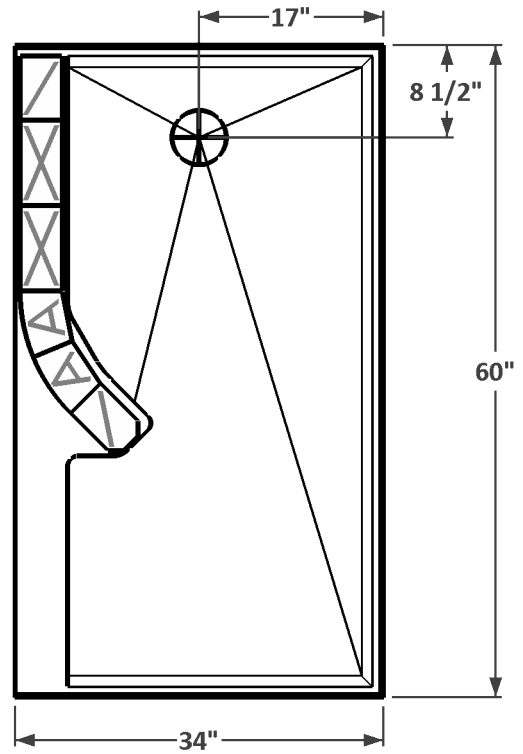

9 Row - Right Entry - Stepped
MSS-70-RES

SEATTLE GLASS BLOCK

Phone: 800-829-9419

Fax: 425-483-9987

www.seattleglassblock.com

Modular Shower Systems

Prefabricated Shower Walls
White or Biscuit Acrylic Pan
wed® Wallboard System
All Installation Accessories