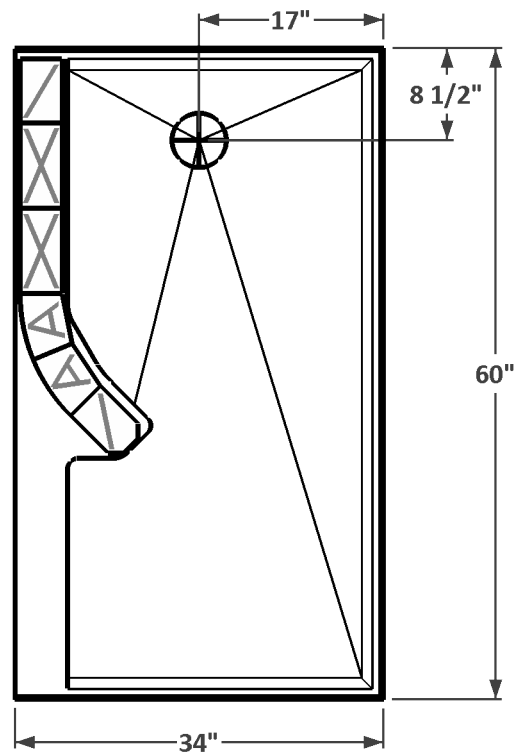

9 Row - Left Entry
MSS-72-LE

9 Row - Right Entry
MSS-72-RE

Phone: 800-829-9419

Fax: 425-483-9987

www.seattleglassblock.com

Modular Shower Systems

Prefabricated Shower Walls
White or Biscuit Acrylic Pan
wedi® Wallboard System
All Installation Accessories