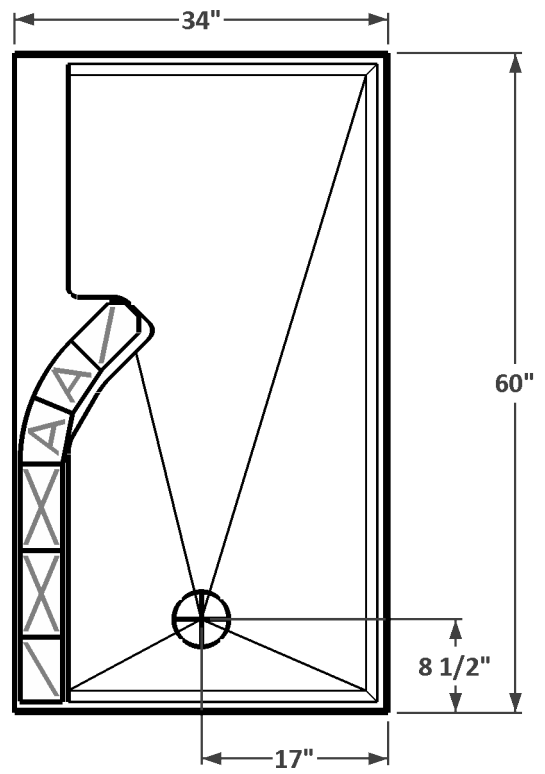

9 Row - Left Entry
MSS-72-LE