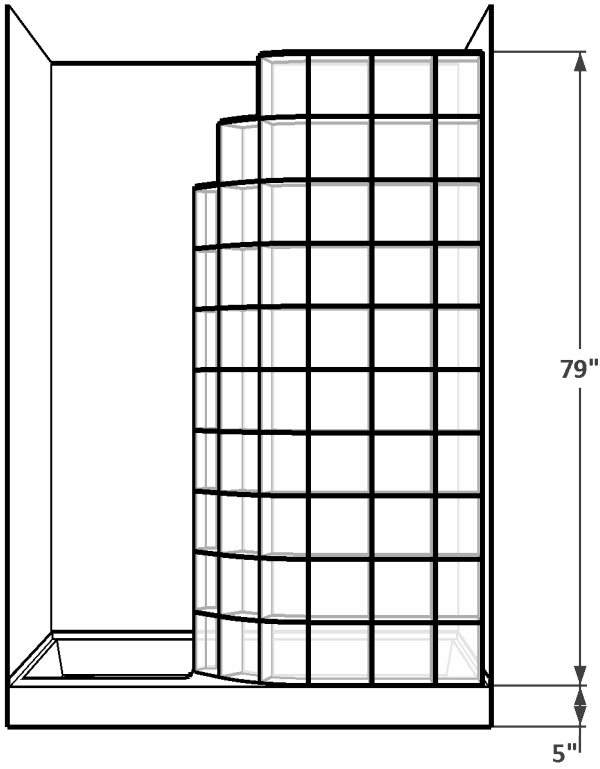

9 Row - Left Entry - Stepped
MSS-72-LES

9 Row - Right Entry - Stepped
MSS-72-RES

Phone: 800-829-9419

Fax: 425-483-9987

www.seattleglassblock.com

Modular Shower Systems

Prefabricated Shower Walls
White or Biscuit Acrylic Pan
wedi® Wallboard System
All Installation Accessories

10 Row - Left Entry - Stepped
MSS-80-LES

10 Row - Right Entry - Stepped
MSS-80-RES

Phone: 800-829-9419

Fax: 425-483-9987

www.seattleglassblock.com

Modular Shower Systems

Prefabricated Shower Walls
White or Biscuit Acrylic Pan
wedi® Wallboard System
All Installation Accessories