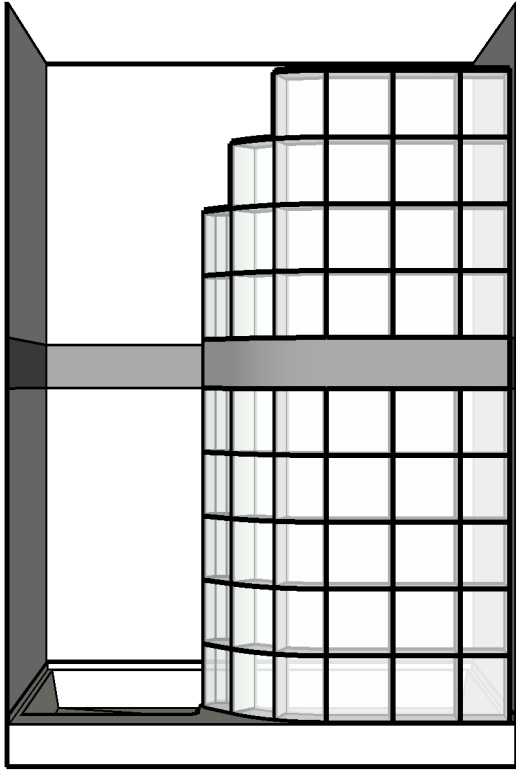

9 Row - Left Entry - Stepped
MSS-70-LES

9 Row - Right Entry - Stepped
MSS-70-RES

SEATTLE GLASS BLOCK 

Phone: 800-829-9419

Fax: 425-483-9987

www.seattleglassblock.com

Modular Shower Systems

Prefabricated Shower Walls
White or Biscuit Acrylic Pan
wed[®] Wallboard System
All Installation Accessories

10 Row - Left Entry - Stepped
MSS-78-LES

10 Row - Right Entry - Stepped
MSS-78-RES

SEATTLE GLASS BLOCK 

Phone: 800-829-9419

Fax: 425-483-9987

www.seattleglassblock.com

Modular Shower Systems

Prefabricated Shower Walls
White or Biscuit Acrylic Pan
wed[®] Wallboard System
All Installation Accessories