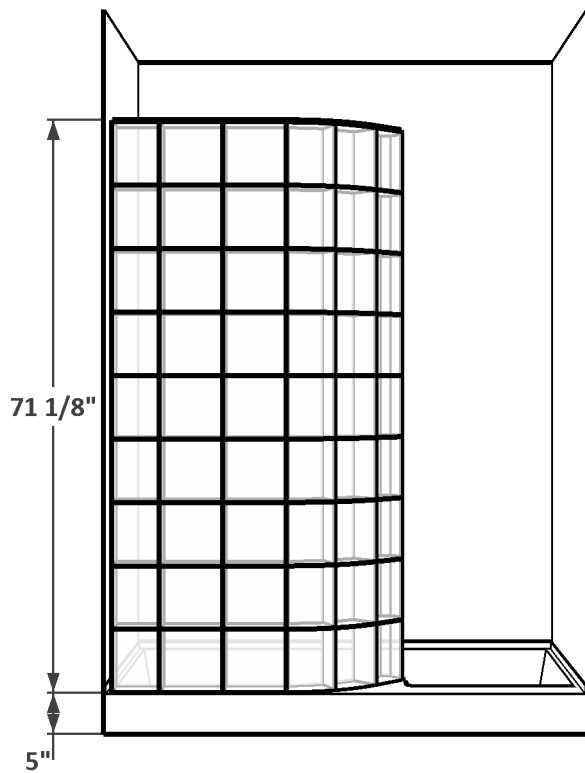

9 Row - Left Entry
MSS-72-LE

9 Row - Right Entry
MSS-72-RE

Phone: 800-829-9419

Fax: 425-483-9987

www.seattleglassblock.com

Modular Shower Systems

Prefabricated Shower Walls
White or Biscuit Acrylic Pan
wedi® Wallboard System
All Installation Accessories

10 Row - Left Entry
MSS-80-LE

10 Row - Right Entry
MSS-80-RE

Phone: 800-829-9419

Fax: 425-483-9987

www.seattleglassblock.com

Modular Shower Systems

Prefabricated Shower Walls
White or Biscuit Acrylic Pan
wedi® Wallboard System
All Installation Accessories