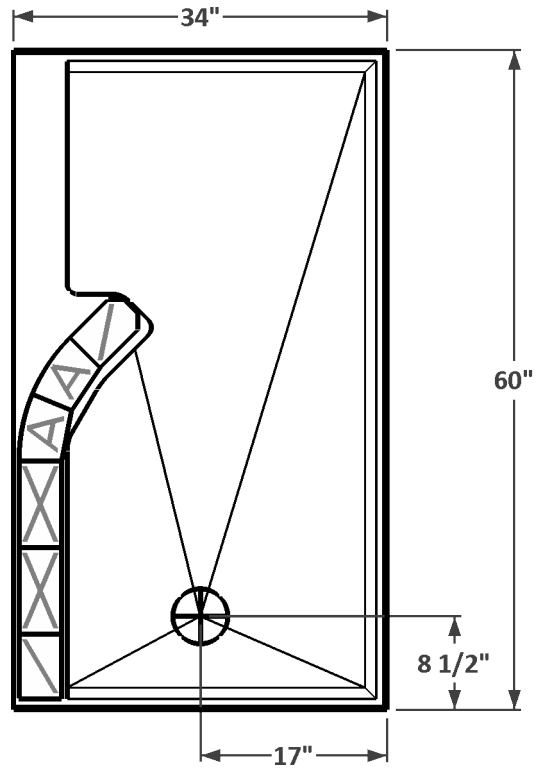

10 Row - Left Entry
MSS-78-LE