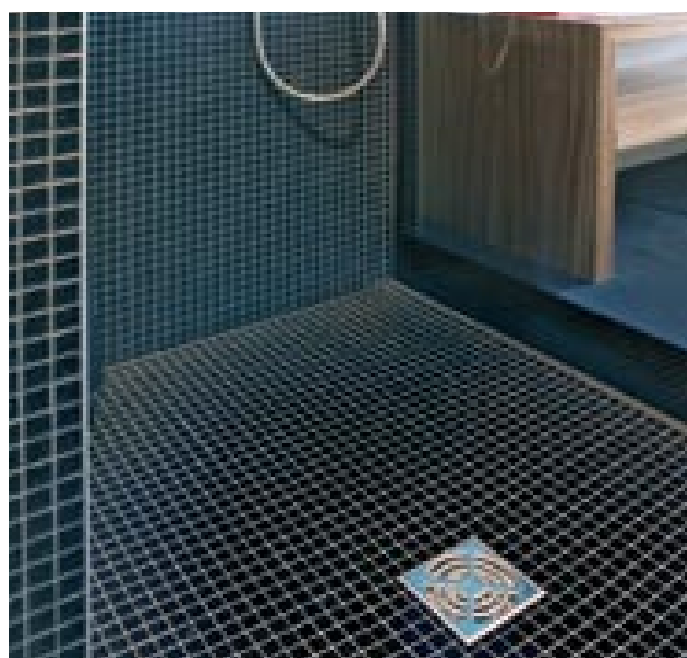

Design Diversity

Hotels

Maritim Hotel
Berlin, DE

Hotel Sheraton
Frankfurt, DE

Hotel Alma Harbour
Düsseldorf, DE

Schlosshotel Burg Rheinfels
St. Goar, DE

Hotel Bella Tola
Zermatt, CH

Hotel Mövenpick
Prague, CZ

Schloss-Hotel Hertelendy
Kutas, HU

Kempinski Hotel
Budapest, HU

Hotel Ilma
Limone / Gardasee, IT

Hotel Bozen
Bozen / Tirol, IT

... and many more