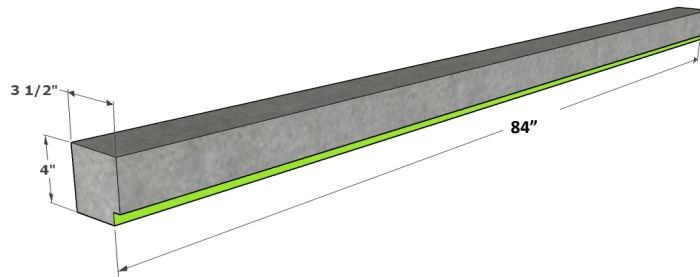

NEW HYDRO-BLOK SHOWER CURBS
USE WITH NEW **LOW-PROFILE** CENTER DRAIN PANS

HBSC60

HBSC84

HBSCM60
(Mini Curb)

HBSCM84
(Mini Curb)

Notes

1. Installation to be completed in accordance with manufacturer specifications.
2. Notch in curb can easily be modified for use with Classic Series Pans
3. Drawings not to scale.

Shower Curbs

Part Number:

HBSC60

HBSC84

HBSCM60 (Mini Curb)

HBSCM84 (Mini Curb)