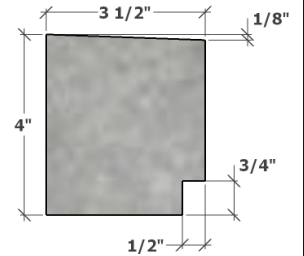

NEW HYDRO-BLOK SHOWER CURBS
USE WITH NEW **LOW-PROFILE** CENTER DRAIN PANS

HBSC60

HBSC84

HBSCM60
(Mini Curb)

HBSCM84
(Mini Curb)

Notes

1. Installation to be completed in accordance with manufacturer specifications.
2. Notch in curb can easily be modified for use with Classic Series Pans
3. Drawings not to scale.

Shower Curbs

Part Number:

HBSC60

HBSC84

HBSCM60 (Mini Curb)

HBSCM84 (Mini Curb)