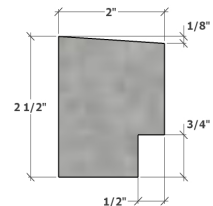

NEW HYDRO-BLOK SHOWER CURBS
USE WITH NEW **LOW-PROFILE** CENTER DRAIN PANS

HBSC60

HBSC84

HBSCM60
(Mini Curb)

HBSCM84
(Mini Curb)

Notes

1. Installation to be completed in accordance with manufacturer specifications.
2. Notch in curb can easily be modified for use with Classic Series Pans
3. Drawings not to scale.