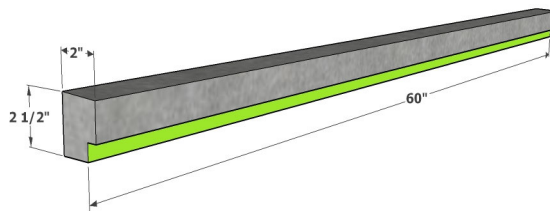

NEW HYDRO-BLOK SHOWER CURBS
USE WITH NEW **LOW-PROFILE** CENTER DRAIN PANS

HBSC60

HBSC84

HBSCM60
(Mini Curb)

HBSCM84
(Mini Curb)

Notes

1. Installation to be completed in accordance with manufacturer specifications.
2. Notch in curb can easily be modified for use with Classic Series Pans
3. Drawings not to scale.

Shower Curbs

Part Number:

HBSC60

HBSC84

HBSCM60 (Mini Curb)

HBSCM84 (Mini Curb)