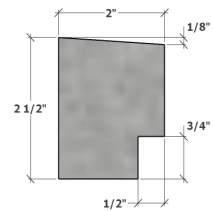

NEW HYDRO-BLOK SHOWER CURBS
USE WITH NEW **LOW-PROFILE** CENTER DRAIN PANS

HBSC60

HBSC84

HBSCM60
(Mini Curb)

HBSCM84
(Mini Curb)

Notes

1. Installation to be completed in accordance with manufacturer specifications.
2. Notch in curb can easily be modified for use with Classic Series Pans
3. Drawings not to scale.