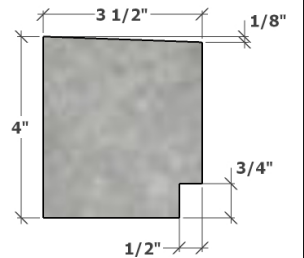

NEW HYDRO-BLOK SHOWER CURBS
USE WITH NEW **LOW-PROFILE** CENTER DRAIN PANS

HBSC60

HBSC84

HBSCM60
(Mini Curb)

HBSCM84
(Mini Curb)

Notes

1. Installation to be completed in accordance with manufacturer specifications.
2. Notch in curb can easily be modified for use with Classic Series Pans
3. Drawings not to scale.

Shower Curbs

Part Number:

HBSC60

HBSC84

HBSCM60 (Mini Curb)

HBSCM84 (Mini Curb)