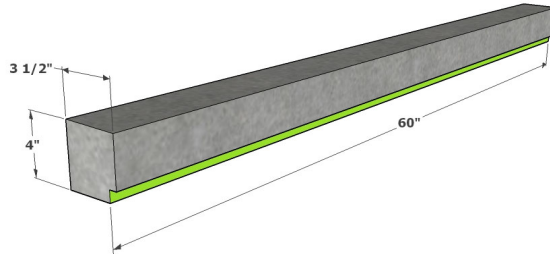

NEW HYDRO-BLOK SHOWER CURBS
USE WITH NEW **LOW-PROFILE** CENTER DRAIN PANS

HBSC60

HBSC84

HBSCM60
(Mini Curb)

HBSCM84
(Mini Curb)

Notes

1. Installation to be completed in accordance with manufacturer specifications.
2. Notch in curb can easily be modified for use with Classic Series Pans
3. Drawings not to scale.

Shower Curbs

Part Number:

HBSC60

HBSC84

HBSCM60 (Mini Curb)

HBSCM84 (Mini Curb)