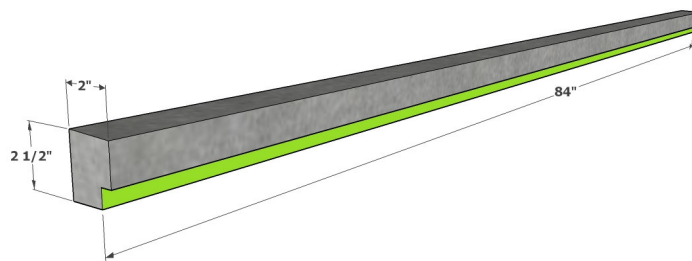

NEW HYDRO-BLOK SHOWER CURBS
USE WITH NEW **LOW-PROFILE** CENTER DRAIN PANS

HBSC60

HBSC84

HBSCM60
(Mini Curb)

HBSCM84
(Mini Curb)

Notes

1. Installation to be completed in accordance with manufacturer specifications.
2. Notch in curb can easily be modified for use with Classic Series Pans
3. Drawings not to scale.

Shower Curbs

Part Number:

HBSC60

HBSC84

HBSCM60 (Mini Curb)

HBSCM84 (Mini Curb)